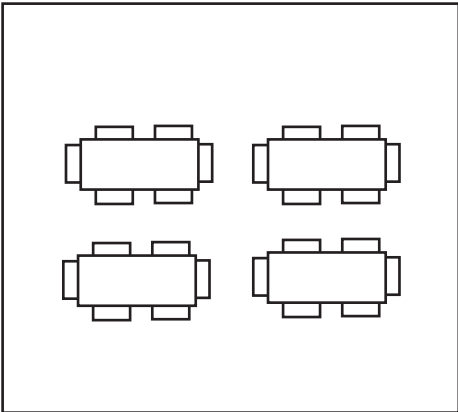

Zimmerman Room, Side A (Window)

Style B– Banquet

Capacity: Side A, 24

Style D– Committee Meeting

Capacity: Side A, 16

Style E– Conference

Capacity: Side A, 14

Style F– Empty

Capacity: Side A, 40