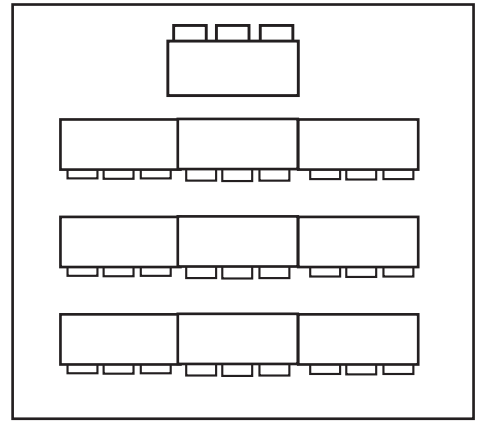

Zimmerman Room

Style A– Auditorium

Capacity: Entire Room, 64

Style B– Banquet

Capacity, Entire Room, 48

Style C– Seminar

Capacity, Entire Room, 30

Style D– Committee Meeting

Capacity, Entire Room, 32

Style F– Empty

Capacity, Entire Room, 80