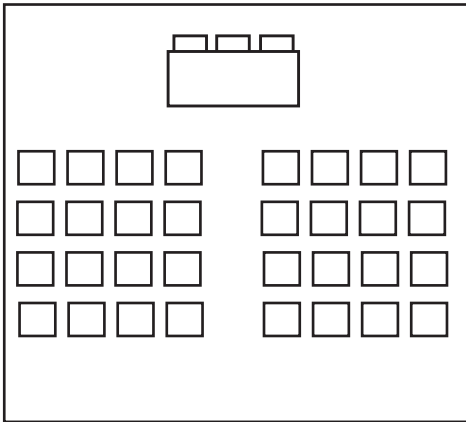

Zimmerman Room

Style A– Auditorium

Capacity: Entire Room, 64

Style B– Banquet

Capacity, Entire Room, 48

Style C– Seminar

Capacity, Entire Room, 30

Style D– Committee Meeting

Capacity, Entire Room, 32

Style F– Empty

Capacity, Entire Room, 80